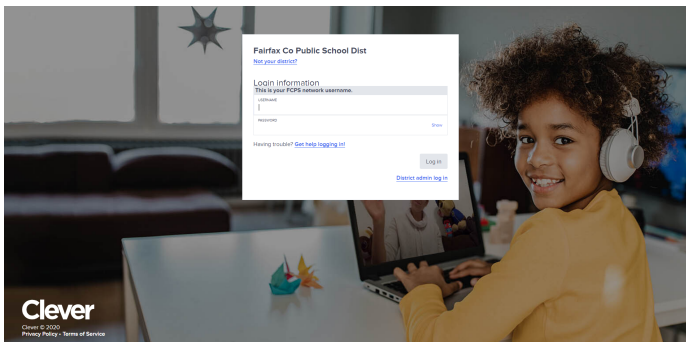

How to Login to Clever

1. Go to the Sangster Website: <https://sangsteres.fcps.edu/>

2. Go to Student Links and click on Clever.

3. Login with student Google account:
Email: studentIDnumber@fcpspschools.net
Password: Usual password

If the student is already logged into their Google account on their home device, they can log in by clicking on the “rainbow G”