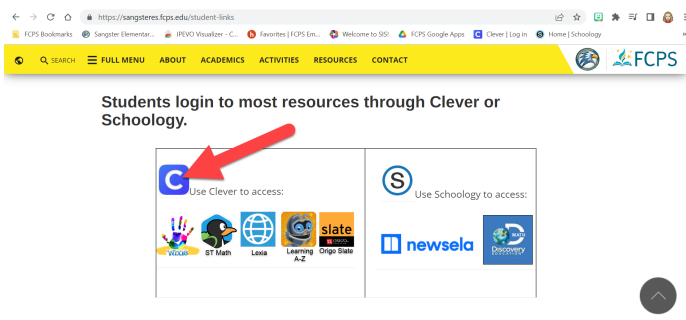

How to Login to Clever

1. Go to the Sangster Website: <https://sangsteres.fcps.edu/>

2. Go to Student Links and click on Clever.

3. Login with student Google account:
Email: studentIDnumber@fcpspschools.net
Password: Usual password